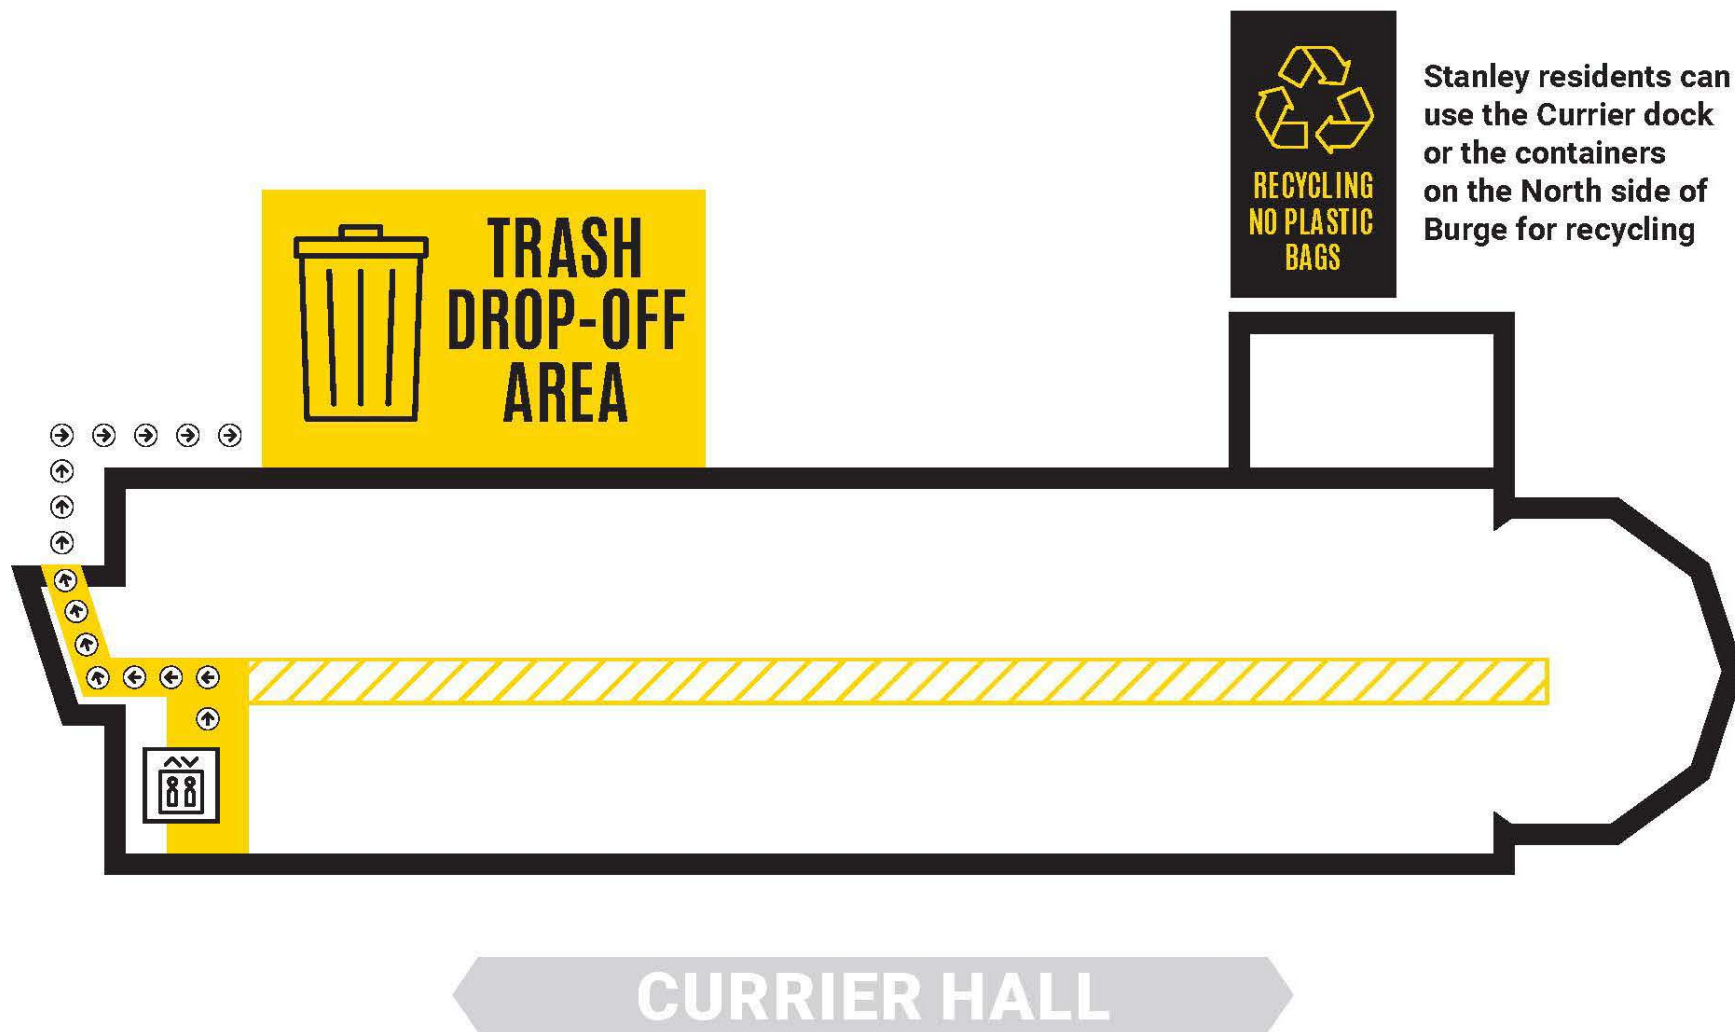

STANLEY | TRASH DROP-OFF: FIRST FLOOR

Stanley residents can use the Currier dock or the containers on the North side of Burge for recycling