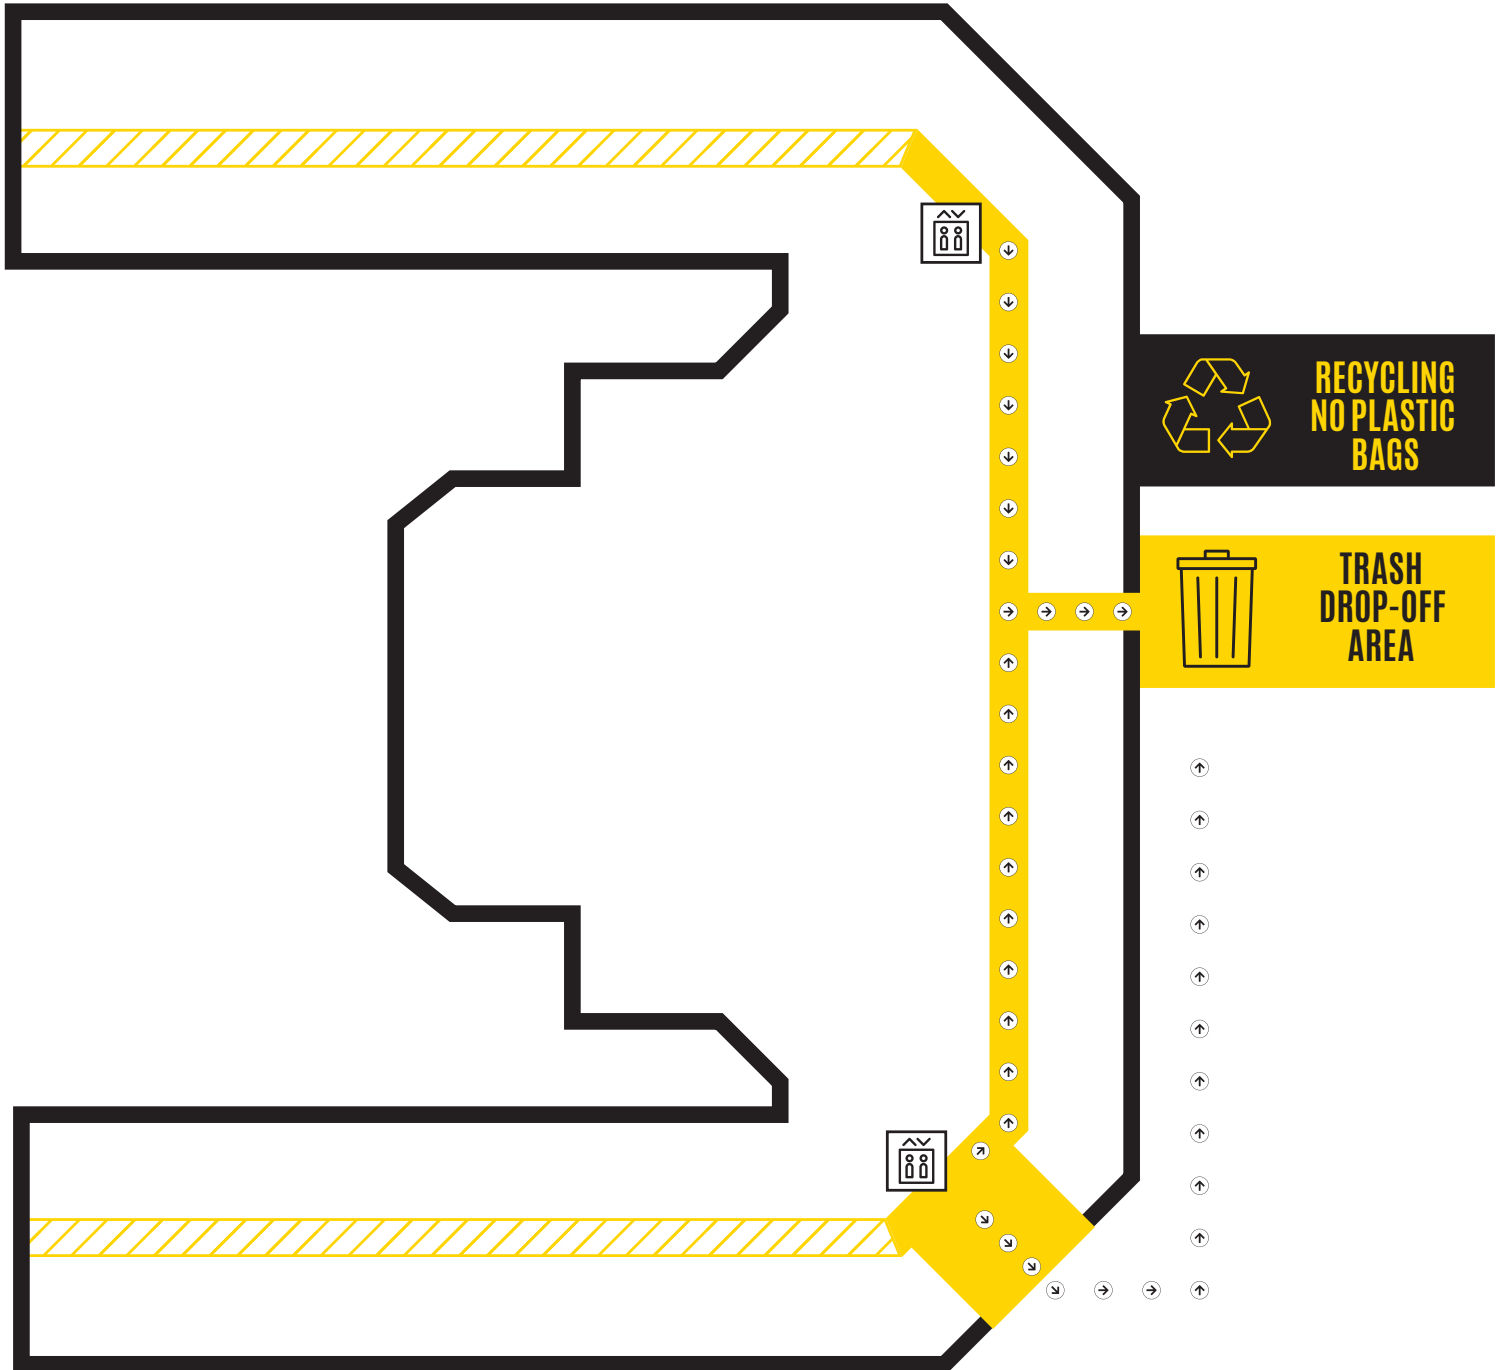

BURGE

TRASH DROP-OFF: BASEMENT LEVEL
RECYCLING DROP-OFF: FIRST FLOOR

CURRIER

TRASH/RECYCLING DROP-OFF: FIRST FLOOR

DAUM

TRASH/RECYCLING DROP-OFF: FIRST FLOOR

HILLCREST

TRASH/RECYCLING DROP-OFF: FIRST FLOOR

MAYFLOWER

TRASH/RECYCLING DROP-OFF: FIRST FLOOR

PETERSEN

TRASH/RECYCLING DROP-OFF: BASEMENT LEVEL

TRASH
DROP-OFF
AREA

RECYCLING
NO PLASTIC
BAGS

RIENOW

TRASH/RECYCLING DROP-OFF: BASEMENT LEVEL

SLATER

TRASH/RECYCLING DROP-OFF: BASEMENT LEVEL