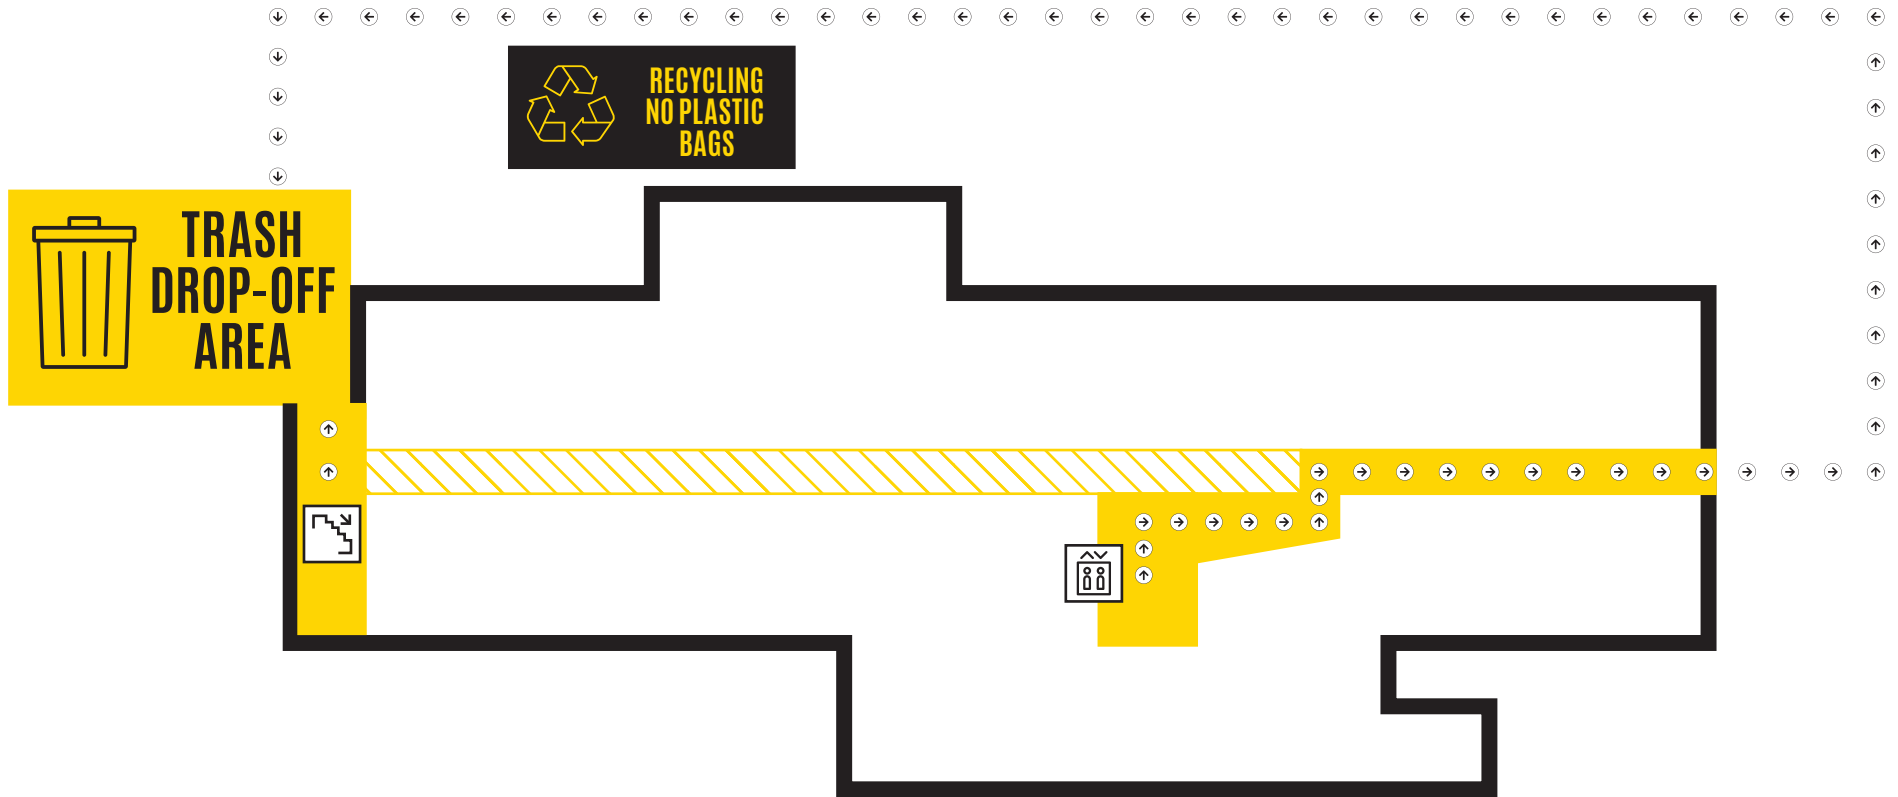

BURGE

TRASH DROP-OFF: BASEMENT LEVEL
RECYCLING DROP-OFF: FIRST FLOOR

CURRIER

TRASH/RECYCLING DROP-OFF: FIRST FLOOR

DAUM

TRASH/RECYCLING DROP-OFF: FIRST FLOOR

HILLCREST

TRASH/RECYCLING DROP-OFF: FIRST FLOOR

MAYFLOWER

TRASH/RECYCLING DROP-OFF: FIRST FLOOR

PETERSEN

TRASH/RECYCLING DROP-OFF: BASEMENT LEVEL

TRASH
DROP-OFF
AREA

RECYCLING
NO PLASTIC
BAGS

RIENOW

TRASH/RECYCLING DROP-OFF: BASEMENT LEVEL

SLATER

TRASH/RECYCLING DROP-OFF: BASEMENT LEVEL