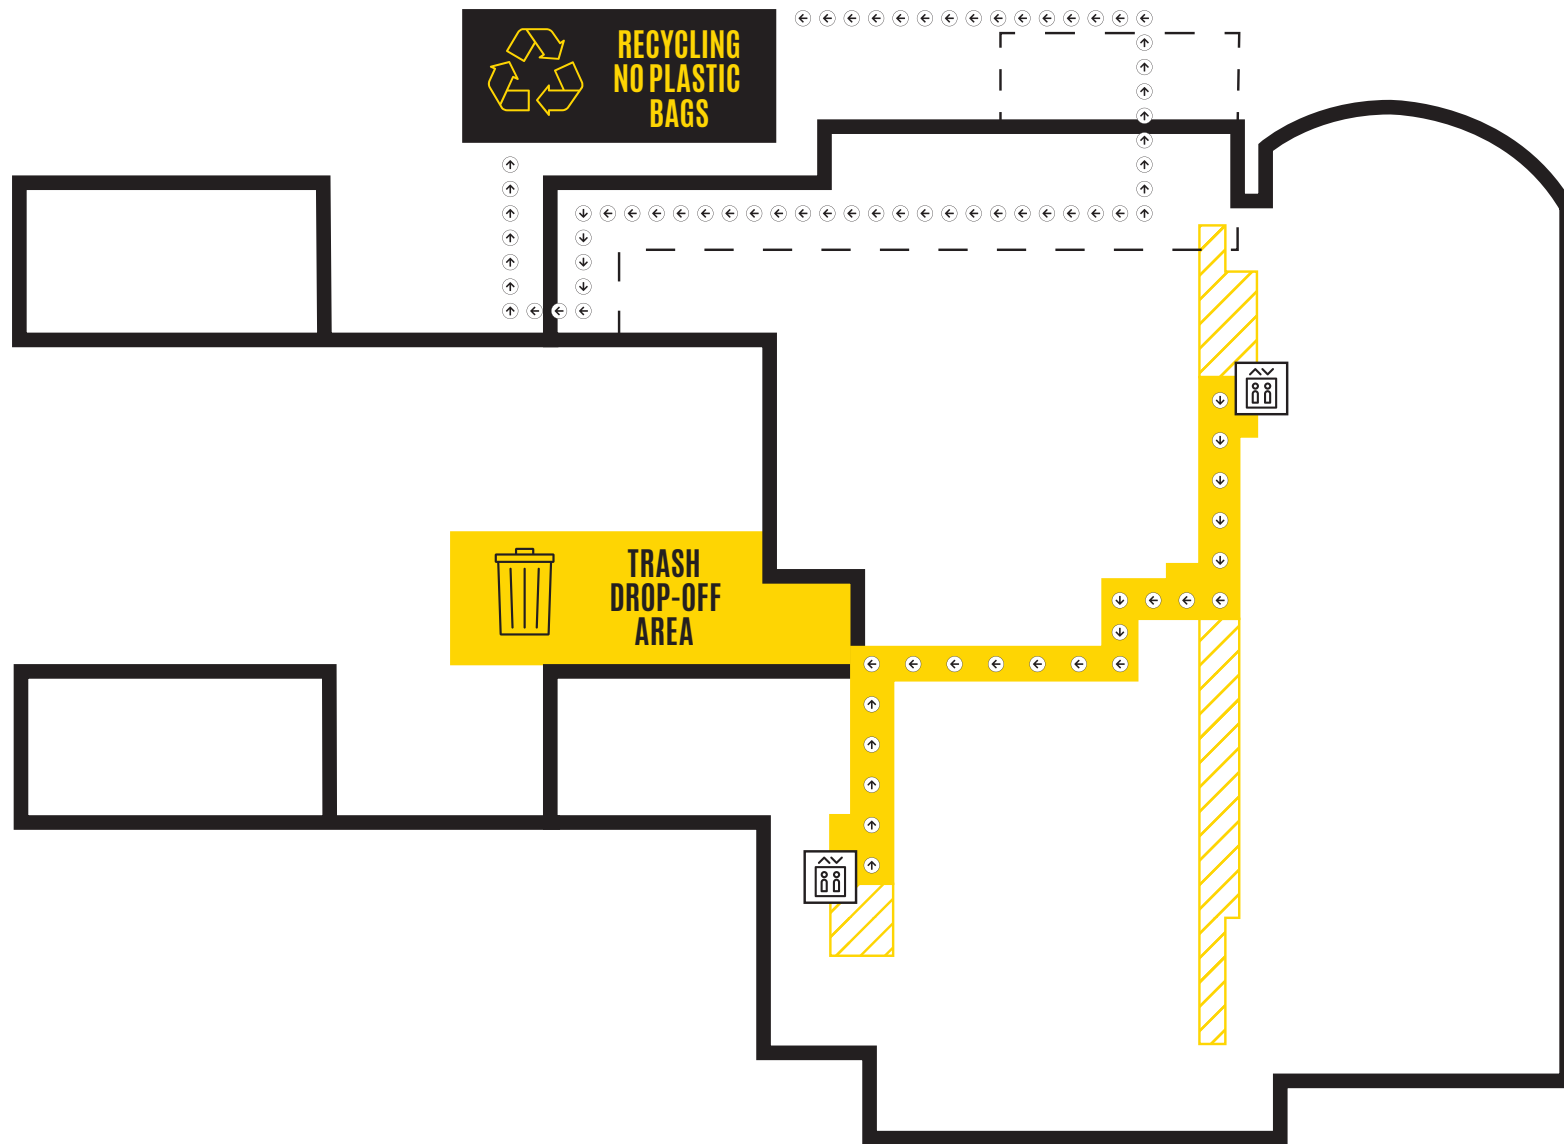

BURGE

TRASH DROP-OFF: BASEMENT LEVEL
RECYCLING DROP-OFF: FIRST FLOOR

CURRIER

TRASH/RECYCLING DROP-OFF: FIRST FLOOR

DAUM

TRASH/RECYCLING DROP-OFF: FIRST FLOOR

HILLCREST

TRASH/RECYCLING DROP-OFF: FIRST FLOOR

MAYFLOWER

TRASH/RECYCLING DROP-OFF: FIRST FLOOR

PETERSEN

TRASH/RECYCLING DROP-OFF: BASEMENT LEVEL

TRASH
DROP-OFF
AREA

RECYCLING
NO PLASTIC
BAGS

RIENOW

TRASH/RECYCLING DROP-OFF: BASEMENT LEVEL

SLATER

TRASH/RECYCLING DROP-OFF: BASEMENT LEVEL