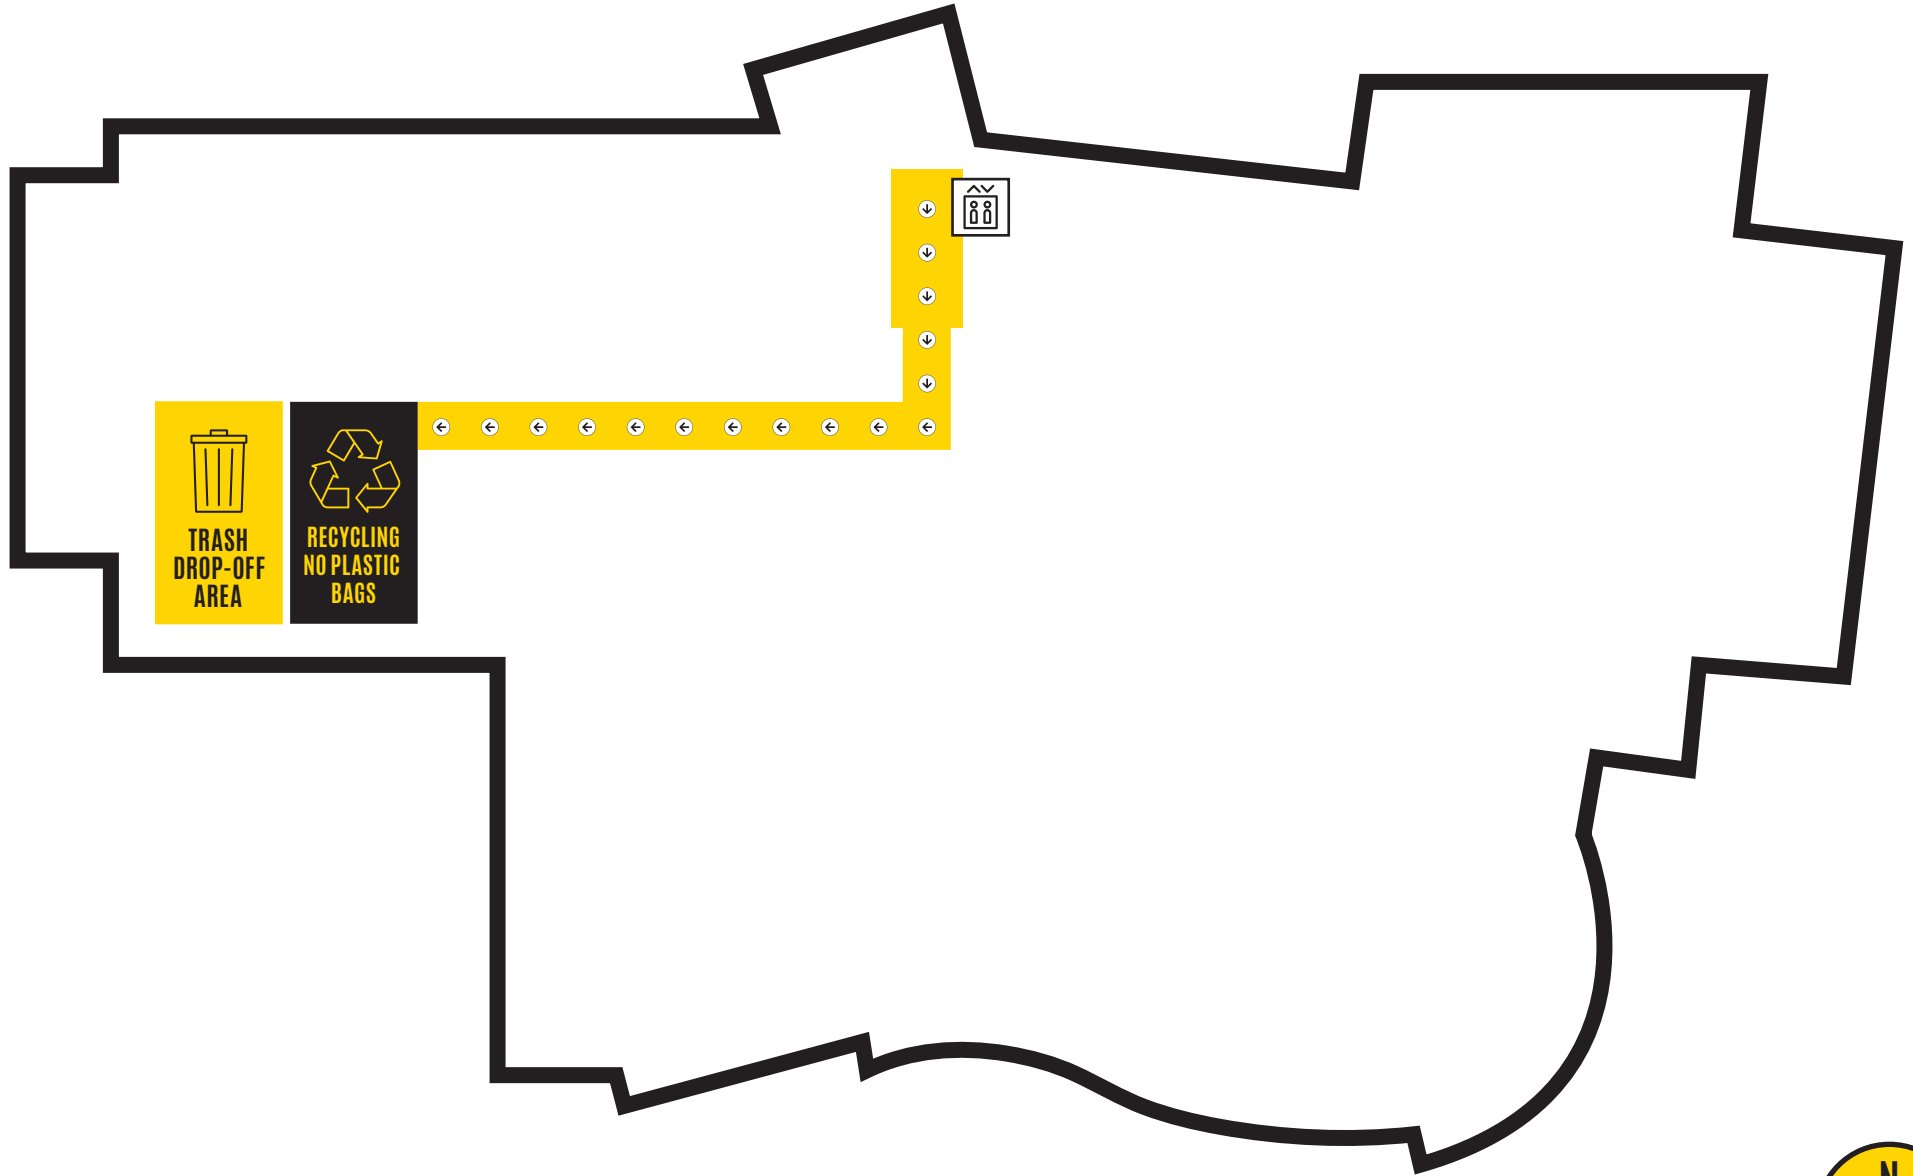

BURGE

TRASH DROP-OFF: BASEMENT LEVEL
RECYCLING DROP-OFF: FIRST FLOOR

CURRIER

TRASH/RECYCLING DROP-OFF: FIRST FLOOR

DAUM

TRASH/RECYCLING DROP-OFF: FIRST FLOOR

HILLCREST

TRASH/RECYCLING DROP-OFF: FIRST FLOOR

MAYFLOWER

TRASH/RECYCLING DROP-OFF: FIRST FLOOR

PETERSEN

TRASH/RECYCLING DROP-OFF: BASEMENT LEVEL

TRASH
DROP-OFF
AREA

RECYCLING
NO PLASTIC
BAGS

RIENOW

TRASH/RECYCLING DROP-OFF: BASEMENT LEVEL

SLATER

TRASH/RECYCLING DROP-OFF: BASEMENT LEVEL