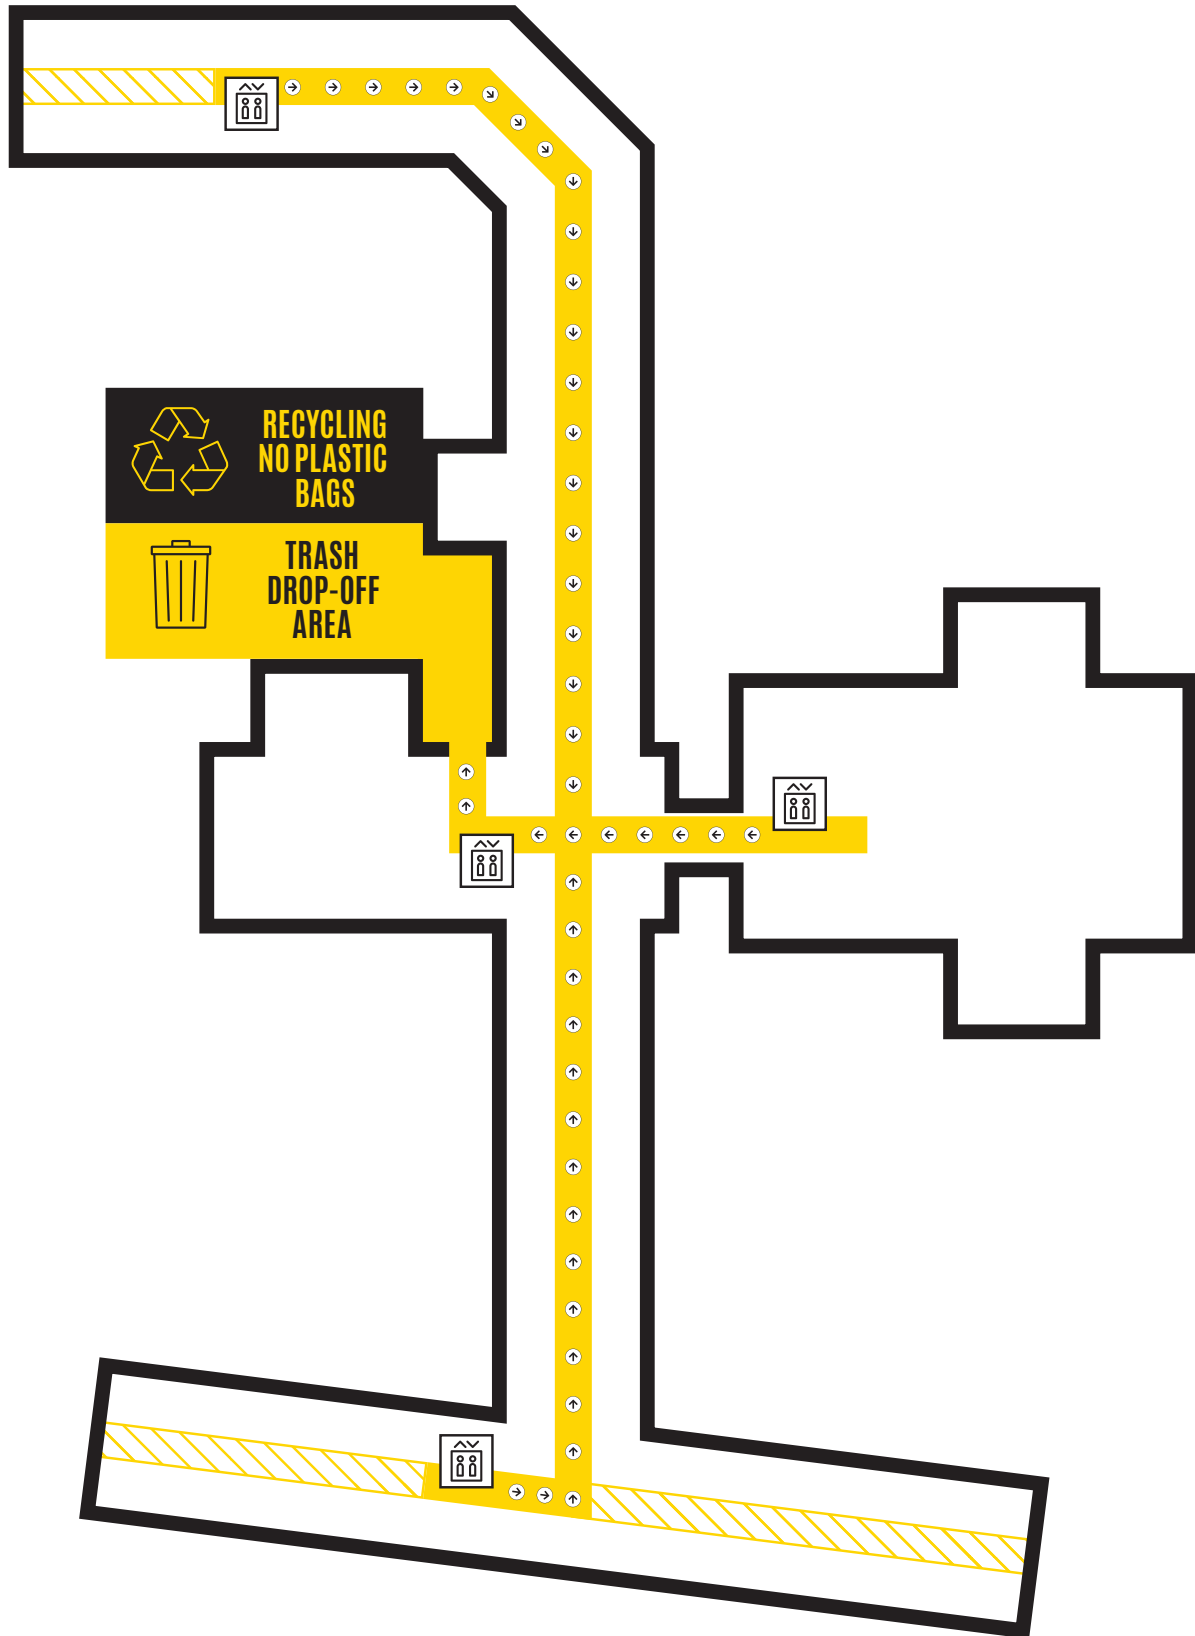

BURGE

TRASH DROP-OFF: BASEMENT LEVEL
RECYCLING DROP-OFF: FIRST FLOOR

CURRIER

TRASH/RECYCLING DROP-OFF: FIRST FLOOR

DAUM

TRASH/RECYCLING DROP-OFF: FIRST FLOOR

HILLCREST

TRASH/RECYCLING DROP-OFF: FIRST FLOOR

MAYFLOWER

TRASH/RECYCLING DROP-OFF: FIRST FLOOR

PETERSEN

TRASH/RECYCLING DROP-OFF: BASEMENT LEVEL

TRASH
DROP-OFF
AREA

RECYCLING
NO PLASTIC
BAGS

RIENOW

TRASH/RECYCLING DROP-OFF: BASEMENT LEVEL

SLATER

TRASH/RECYCLING DROP-OFF: BASEMENT LEVEL