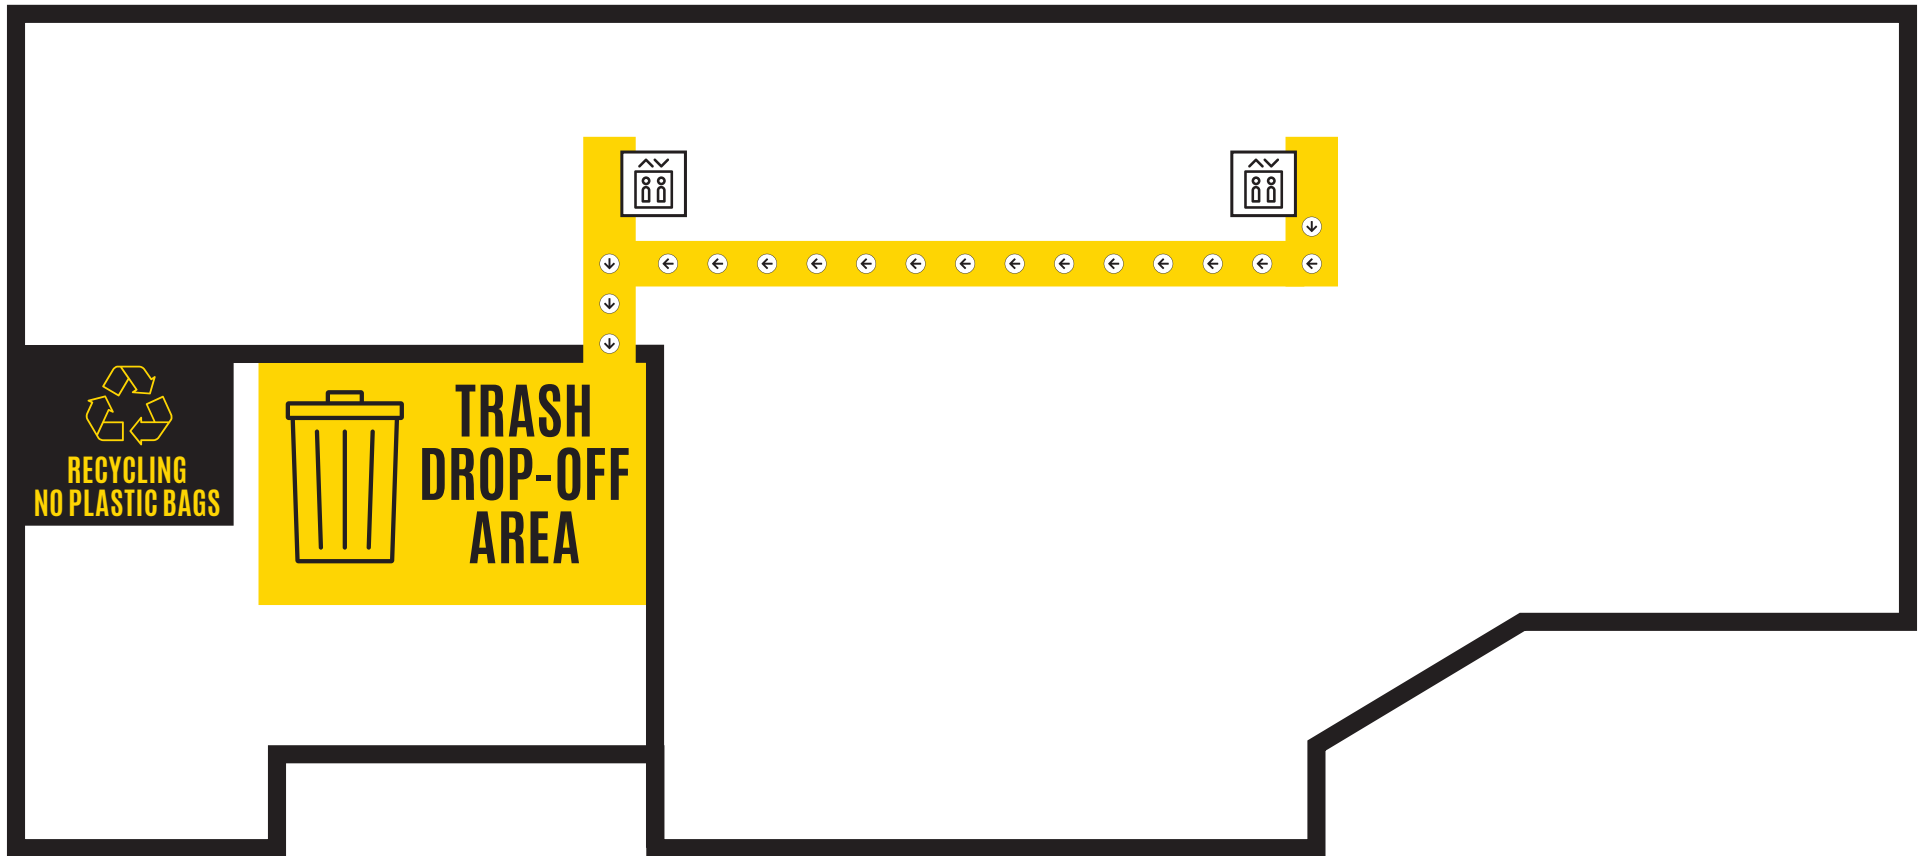

BURGE

TRASH DROP-OFF: BASEMENT LEVEL
RECYCLING DROP-OFF: FIRST FLOOR

CURRIER

TRASH/RECYCLING DROP-OFF: FIRST FLOOR

DAUM

TRASH/RECYCLING DROP-OFF: FIRST FLOOR

HILLCREST

TRASH/RECYCLING DROP-OFF: FIRST FLOOR

MAYFLOWER

TRASH/RECYCLING DROP-OFF: FIRST FLOOR

PETERSEN

TRASH/RECYCLING DROP-OFF: BASEMENT LEVEL

TRASH
DROP-OFF
AREA

RECYCLING
NO PLASTIC
BAGS

RIENOW

TRASH/RECYCLING DROP-OFF: BASEMENT LEVEL

SLATER

TRASH/RECYCLING DROP-OFF: BASEMENT LEVEL